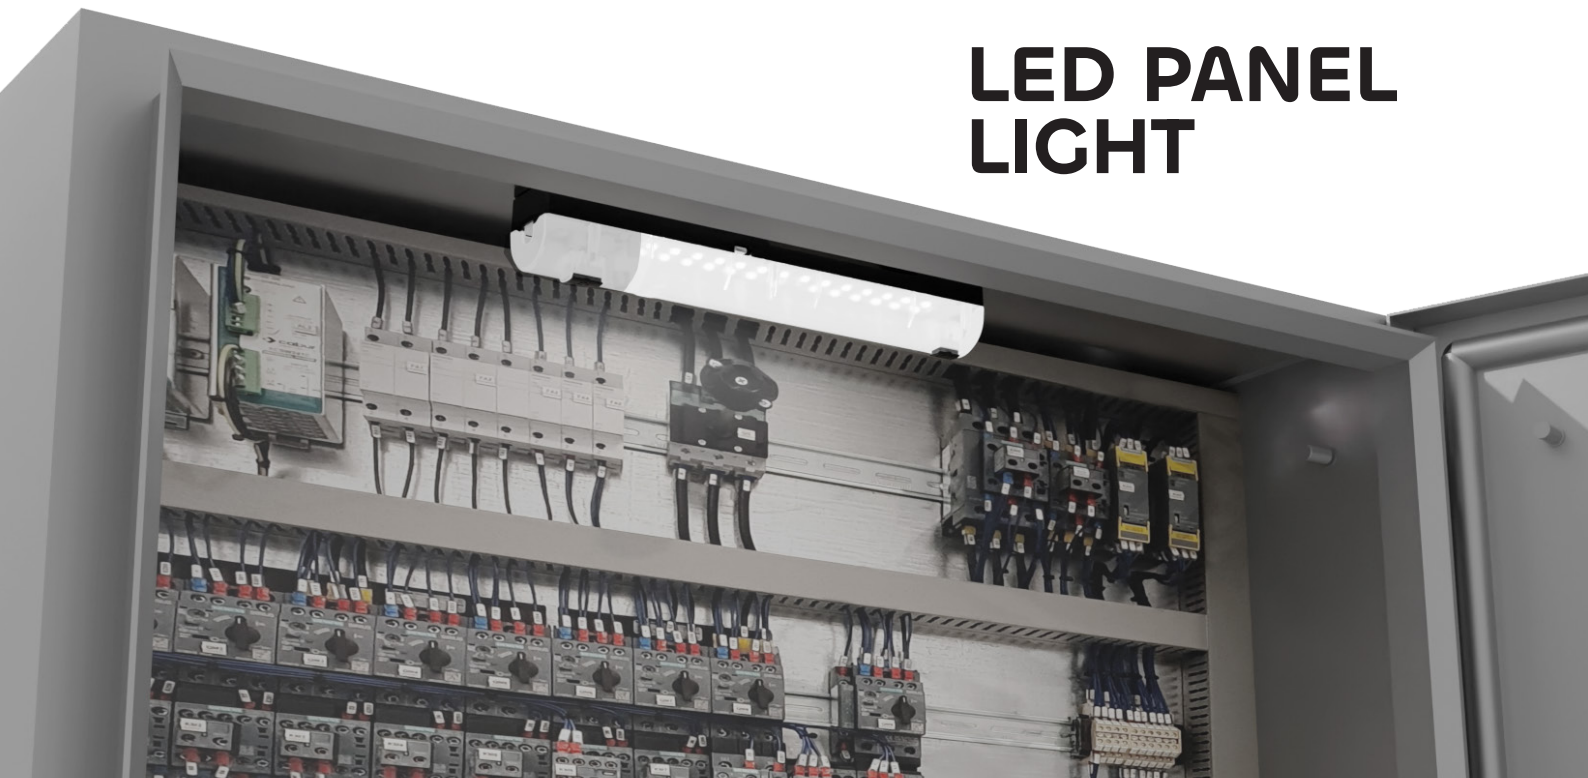

LPL

LED PANEL LIGHT

**HIGH
BRIGHTNESS**

**POWER MODES FOR
EVERY NEED**

**MAGNETIC OR
SCREW MOUNTING**

2 OPERATION MODES

- » Via power supply: [LPL 600 - LPL 900](#)
- » Via motion sensor: [LPL 600 SENSOR - LPL 900 SENSOR](#)

2 LIGHT OUTPUT LEVELS

- » 600 Lumen: [LPL 600 - LPL 600 SENSOR](#)
- » 900 Lumen: [LPL 900 - LPL 900 SENSOR](#)

LED LIGHT LPL

LIGHT UP YOUR PANEL

2 WAYS TO TURN IT ON, SUITABLE FOR ANY NEED

UP TO 10 LAMPS CAN BE CONNECTED IN SERIES

2 INSTALLATION POSSIBILITIES, CHOOSE YOUR COMFORTABLE WAY

Magnetic mount

By means of screwed magnetic support

PART-NOS.

32600	LPL 600 12/24V AC - 12/48V DC
32601	LPL 900 12/24V AC - 12/48V DC
32602	LPL SENSOR 600 12/24V AC - 12/48V DC
32603	LPL SENSOR 900 12/24V AC - 12/48V DC

TECHNICAL DATA

Supply voltage	12-24VAC/DC , 12-48VDC
Colour temperature	4000K
Degree of protection	IP20
Radiation angle	120°
Dimensions	314 x 44 x 60h mm.
Light output	600 or 900 Lumen

SIRENA

Sirena SpA | C.so Moncenisio, 5 - 10090 Rosta (TO) Italy
+39 011 95 68 555 | info@sirena.it | www.sirena.it