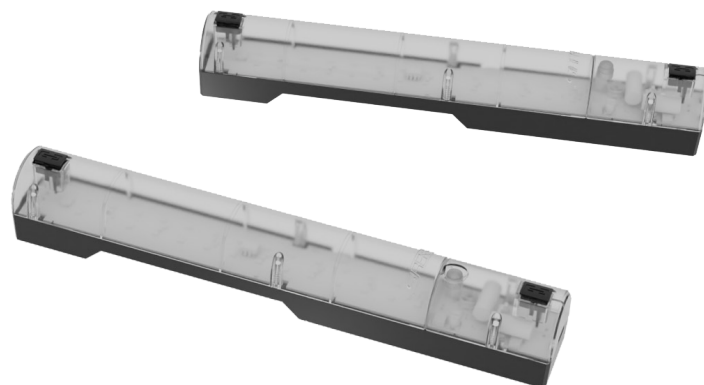

LPL

LED PANEL LIGHT

**HIGH
BRIGHTNESS**

**POWER MODES FOR
EVERY NEED**

**MAGNETIC OR
SCREW MOUNTING**

2 OPERATION MODES

- » Via power supply: [LPL 600 - LPL 900](#)
- » Via motion sensor: [LPL 600 SENSOR - LPL 900 SENSOR](#)

2 LIGHT OUTPUT LEVELS

- » 600 Lumen: [LPL 600 - LPL 600 SENSOR](#)
- » 900 Lumen: [LPL 900 - LPL 900 SENSOR](#)

LED LIGHT LPL

LIGHT UP YOUR PANEL

2 WAYS TO TURN IT ON, SUITABLE FOR ANY NEED

UP TO 10 LAMPS CAN BE CONNECTED IN SERIES

2 INSTALLATION POSSIBILITIES, CHOOSE YOUR COMFORTABLE WAY

Magnetic mount

By means of screwed magnetic support

PART-NOS.

32600	LPL 600 12/24V AC - 12/48V DC
32601	LPL 900 12/24V AC - 12/48V DC
32602	LPL SENSOR 600 12/24V AC - 12/48V DC
32603	LPL SENSOR 900 12/24V AC - 12/48V DC

TECHNICAL DATA

Supply voltage	12-24VAC/DC , 12-48VDC
Colour temperature	4000K
Degree of protection	IP20
Radiation angle	120°
Dimensions	314 x 44 x 60h mm.
Light output	600 or 900 Lumen

SIRENA

Sirena SpA | C.so Moncenisio, 5 - 10090 Rosta (TO) Italy
+39 011 95 68 555 | info@sirena.it | www.sirena.it