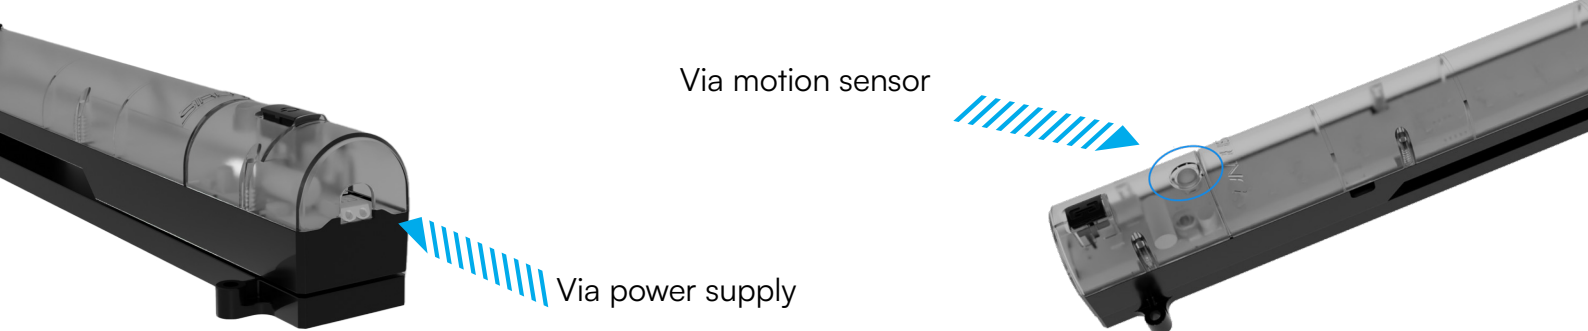

LPL

LED PANEL LIGHT

**HIGH
BRIGHTNESS**

**POWER MODES FOR
EVERY NEED**

**MAGNETIC OR
SCREW MOUNTING**

2 OPERATION MODES

- » Via power supply: [LPL 600 - LPL 900](#)
- » Via motion sensor: [LPL 600 SENSOR - LPL 900 SENSOR](#)

2 LIGHT OUTPUT LEVELS

- » 600 Lumen: [LPL 600 - LPL 600 SENSOR](#)
- » 900 Lumen: [LPL 900 - LPL 900 SENSOR](#)

LED LIGHT LPL

LIGHT UP YOUR PANEL

2 WAYS TO TURN IT ON, SUITABLE FOR ANY NEED

UP TO 10 LAMPS CAN BE CONNECTED IN SERIES

2 INSTALLATION POSSIBILITIES, CHOOSE YOUR COMFORTABLE WAY

Magnetic mount

By means of screwed magnetic support

PART-NOS.

32600	LPL 600 12/24V AC - 12/48V DC
32601	LPL 900 12/24V AC - 12/48V DC
32602	LPL SENSOR 600 12/24V AC - 12/48V DC
32603	LPL SENSOR 900 12/24V AC - 12/48V DC

TECHNICAL DATA

Supply voltage	12-24VAC/DC , 12-48VDC
Colour temperature	4000K
Degree of protection	IP20
Radiation angle	120°
Dimensions	314 x 44 x 60h mm.
Light output	600 or 900 Lumen

SIRENA

Sirena SpA | C.so Moncenisio, 5 - 10090 Rosta (TO) Italy
+39 011 95 68 555 | info@sirena.it | www.sirena.it