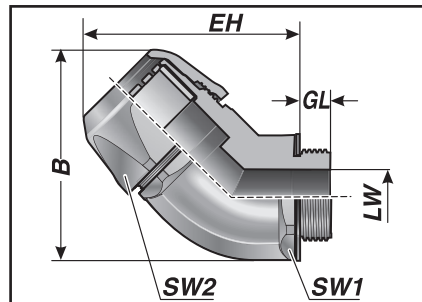

Type VW 45° (plastic thread)

RoHS
compliant

 -40 to 110 °C
transient 140 °C

 Mod. polyamide

 V0

 IP 68 to 6 bar (IP 69K)

Angled conduit fitting with plastic thread.

- Insert conduit → screw upper part tight → ready
- Reliable assembly because fitting is supplied pre-assembled.
No additional parts required
- Resistant to vibration due to lockable cap nut
- Clamping along entire circumference ensuring maximum tear-out strength
- High sealant properties corresponding to IP 68 to 6 bar (IP 69K) without additional parts
- Simple check that the conduit is assembled correctly

VW 45°

Type	Order no.	Colour	Connecting thread	Suitable for Murrflex	EH mm	GL mm	LW mm	B mm	SW 1/2 mm	Pack qty.
Metric plastic thread										
VW 45 M12-K	83513052	black	M12x1.5	M12/P9	38.0	12.0	7.2	36.0	21/21	50
VW 45 M16-K	83513054	black	M16x1.5	M16/P11	45.0	12.0	10.5	43.0	27/27	50
VW 45 M20-K	83513056	black	M20x1.5	M20/P16	56.0	13.0	14.6	52.0	34/34	50
VW 45 M25-K	83513058	black	M25x1.5	M25/P21	65.0	13.0	18.7	65.0	41/41	25
VW 45 M32-K	83513060	black	M32x1.5	M32/P29	77.0	14.0	25.5	79.0	50/50	25
VW 45 M40-K **	83513062	black	M40x1.5	M40/P36	90.0	17.0	33.0	95.0	60/60	25
VW 45 M50-K	83513064	black	M50x1.5	M50/P48	105.0	17.0	42.0	115.0	75/75	10
Pg plastic thread										
VW 45 P9-K	83513452	black	Pg 9	M12/P9	38.0	12.0	7.2	36.0	21/21	50
VW 45 P11-K	83513454	black	Pg 11	M16/P11	45.0	12.0	10.5	43.0	27/27	50
VW 45 P16-K	83513456	black	Pg 16	M20/P16	56.0	13.0	14.6	52.0	34/34	50
VW 45 P21-K	83513458	black	Pg 21	M25/P21	65.0	13.0	18.7	65.0	41/41	25
VW 45 P29-K	83513460	black	Pg 29	M32/P29	77.0	14.0	25.5	79.0	50/50	25
VW 45 P36-K **	83513462	black	Pg 36	M40/P36	90.0	17.0	33.0	95.0	60/60	25
VW 45 P48-K	83513464	black	Pg 48	M50/P48	105.0	17.0	42.0	115.0	75/75	10