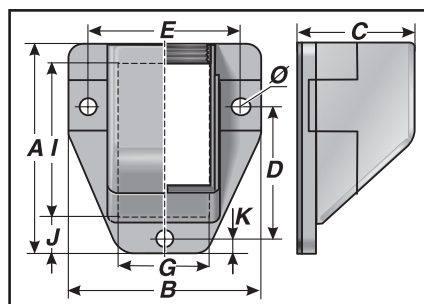

## Type KFW

RoHS compliant

-40 to 110 °C  
transient 140 °C

Mod. polyamide

V0

IP 65

Easy-to-open bulkhead fitting conduit and cable fittings. Supplied with gasket for flange connection.

- Enables pre-assembled cables to be inserted by means of removable upper part
- Easy assembly
- High stability
- Internal thread for metric or Pg fittings

KFW

Up to M25/Pg21

From M32/Pg29

Type	Order no.	Colour	Internal thread	A mm	B mm	C mm	D mm	E mm	G mm	I mm	J mm	K mm	Ø mm	Pack qty.
Metric version														
KFW-M16x1.5	83562450	black	M16x1.5	49.0	47.0	35.0	29.0	37.0	22.5	27.0	11.0	4.5	4.3	10
KFW-M20x1.5	83562452	black	M20x1.5	49.0	47.0	35.0	29.0	37.0	22.5	27.0	11.0	4.5	4.3	10
KFW-M25x1.5	83562454	black	M25x1.5	69.0	65.0	44.0	41.5	51.5	30.0	42.5	15.0	6.0	6.0	10
KFW-M32x1.5	83562456	black	M32x1.5	90.0	78.0	55.0	64.5	64.5	40.0	68.0	9.0	16.0	6.5	10
KFW-M40x1.5	83562458	black	M40x1.5	99.0	94.0	66.0	79.5	79.5	48.5	74.5	9.5	10.0	6.5	10
KFW-M50x1.5	83562460	black	M50x1.5	116.0	101.0	76.0	87.5	87.5	68.5	89.5	9.5	16.0	6.5	10
KFW-M16x1.5	83562410	grey	M16x1.5	49.0	47.0	35.0	29.0	37.0	22.5	27.0	11.0	4.5	4.3	10
KFW-M20x1.5	83562412	grey	M20x1.5	49.0	47.0	35.0	29.0	37.0	22.5	27.0	11.0	4.5	4.3	10
KFW-M25x1.5	83562414	grey	M25x1.5	69.0	65.0	44.0	41.5	51.5	30.0	42.5	15.0	6.0	6.0	10
KFW-M32x1.5	83562416	grey	M32x1.5	90.0	78.0	55.0	64.5	64.5	40.0	68.0	9.0	16.0	6.5	10
KFW-M40x1.5	83562418	grey	M40x1.5	99.0	94.0	66.0	79.5	79.5	48.5	74.5	9.5	10.0	6.5	10
KFW-M50x1.5	83562420	grey	M50x1.5	116.0	101.0	76.0	87.5	87.5	68.5	89.5	9.5	16.0	6.5	10