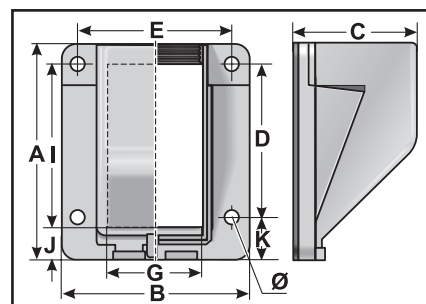

## Type KFW

RoHS compliant

-40 to 110 °C  
transient 140 °C

Mod. polyamide

V0

IP 65

Easy-to-open bulkhead fitting conduit and cable fittings. Supplied with gasket for flange connection.

- Enables pre-assembled cables to be inserted by means of removable upper part
- Easy assembly
- High stability
- Internal thread for metric or Pg fittings

KFW

Up to M25/Pg21

From M32/Pg29

Type	Order no.	Colour	Internal thread	A mm	B mm	C mm	D mm	E mm	G mm	I mm	J mm	K mm	Ø mm	Pack qty.
Metric version														
KFW-M16x1.5	83562450	black	M16x1.5	49.0	47.0	35.0	29.0	37.0	22.5	27.0	11.0	4.5	4.3	10
KFW-M20x1.5	83562452	black	M20x1.5	49.0	47.0	35.0	29.0	37.0	22.5	27.0	11.0	4.5	4.3	10
KFW-M25x1.5	83562454	black	M25x1.5	69.0	65.0	44.0	41.5	51.5	30.0	42.5	15.0	6.0	6.0	10
KFW-M32x1.5	83562456	black	M32x1.5	90.0	78.0	55.0	64.5	64.5	40.0	68.0	9.0	16.0	6.5	10
KFW-M40x1.5	83562458	black	M40x1.5	99.0	94.0	66.0	79.5	79.5	48.5	74.5	9.5	10.0	6.5	10
KFW-M50x1.5	83562460	black	M50x1.5	116.0	101.0	76.0	87.5	87.5	68.5	89.5	9.5	16.0	6.5	10
KFW-M16x1.5	83562410	grey	M16x1.5	49.0	47.0	35.0	29.0	37.0	22.5	27.0	11.0	4.5	4.3	10
KFW-M20x1.5	83562412	grey	M20x1.5	49.0	47.0	35.0	29.0	37.0	22.5	27.0	11.0	4.5	4.3	10
KFW-M25x1.5	83562414	grey	M25x1.5	69.0	65.0	44.0	41.5	51.5	30.0	42.5	15.0	6.0	6.0	10
KFW-M32x1.5	83562416	grey	M32x1.5	90.0	78.0	55.0	64.5	64.5	40.0	68.0	9.0	16.0	6.5	10
KFW-M40x1.5	83562418	grey	M40x1.5	99.0	94.0	66.0	79.5	79.5	48.5	74.5	9.5	10.0	6.5	10
KFW-M50x1.5	83562420	grey	M50x1.5	116.0	101.0	76.0	87.5	87.5	68.5	89.5	9.5	16.0	6.5	10