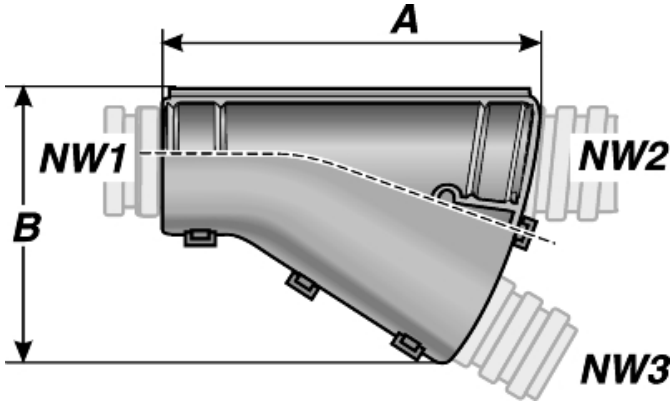

Dimensional drawing

© 2001-2007 Murrplastik