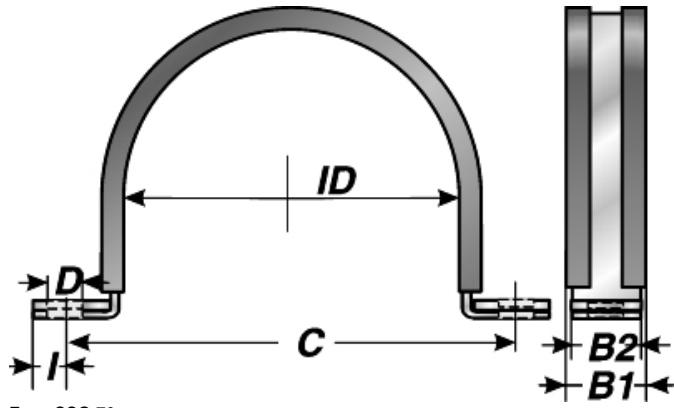

Back

Type SSG (conduit clamp)

Metal conduit clamp with halogen-free elastomer coating

- Quick and easy assembly
- For all cable protection conduits

RoHS compliant

-40 – 120 °C

Galvanised sheet steel EPDM

Type	Order no.	Suited for Murrflex EW	B 1 mm	B 2 mm	C mm	D mm	I mm	ID mm	Pack qty.
SSG 06	83723210	06/07	15.0	12.0	13.0	5.3	5.0	10.0	25
SSG 07	83723212	07	15.0	12.0	14.0	5.3	5.0	12.0	25
SSG 09	83723214	09	15.0	12.0	14.5	5.3	5.0	13.0	25
SSG 11	83723216	11	15.0	12.0	15.5	5.3	5.0	15.0	25
SSG 16	83723218	16	15.0	12.0	19.0	5.3	5.0	22.0	25
SSG 21	83723222	21	18.5	15.0	22.0	6.4	6.0	28.0	25
SSG 29	83723224	29	18.5	15.0	28.2	6.4	6.0	34.0	25
SSG 36	83723226	29/36	25.0	20.0	31.2	8.4	8.5	40.0	10
SSG 48	83723228	48	18.5	15.0	6.4	6.0	8.5	54.0	10
SSG 70	83723230	70	25.0	20.0	108.0	8.4	8.5	79.0	10
SSG 95	83723232	95	25.0	20.0	134.0	8.4	8.5	105.0	10

Dimensional drawing

Up to SSG 48

From SSG 70