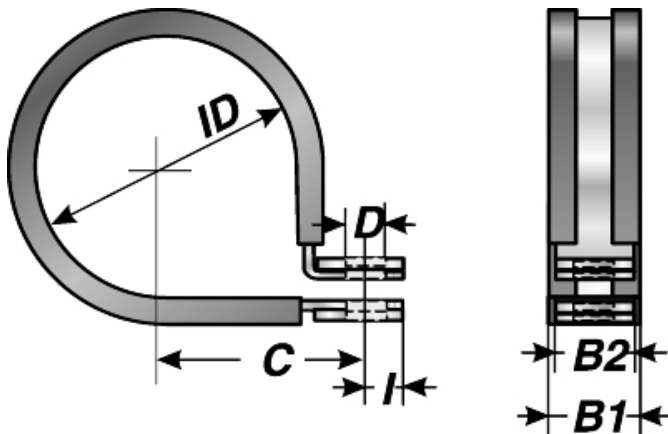

Back

Type SSG (conduit clamp)

Metal conduit clamp with halogen-free elastomer coating

- Quick and easy assembly
- For all cable protection conduits

RoHS compliant

-40 – 120 °C

Galvanised sheet steel EPDM

Type	Order no.	Suited for Murrflex EW	B 1 mm	B 2 mm	C mm	D mm	I mm	ID mm	Pack qty.
SSG 06	83723210	06/07	15.0	12.0	13.0	5.3	5.0	10.0	25
SSG 07	83723212	07	15.0	12.0	14.0	5.3	5.0	12.0	25
SSG 09	83723214	09	15.0	12.0	14.5	5.3	5.0	13.0	25
SSG 11	83723216	11	15.0	12.0	15.5	5.3	5.0	15.0	25
SSG 16	83723218	16	15.0	12.0	19.0	5.3	5.0	22.0	25
SSG 21	83723222	21	18.5	15.0	22.0	6.4	6.0	28.0	25
SSG 29	83723224	29	18.5	15.0	28.2	6.4	6.0	34.0	25
SSG 36	83723226	29/36	25.0	20.0	31.2	8.4	8.5	40.0	10
SSG 48	83723228	48	18.5	15.0	6.4	6.0	8.5	54.0	10
SSG 70	83723230	70	25.0	20.0	108.0	8.4	8.5	79.0	10
SSG 95	83723232	95	25.0	20.0	134.0	8.4	8.5	105.0	10

Dimensional drawing

Up to SSG 48

From SSG 70