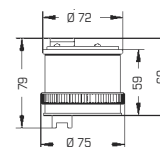

Fornito senza lampada - Supplied without bulb

Modulo luminoso luce fissa Continuous light module

TWS F MT
TWSFMT

⑪

BA 15d 5W LR BA 15d 5W	V $\overline{\sim}$	12 ÷ 24 ÷ 48 ÷ 110 ÷ 240				
	mA	430	210	100	35	22
	Cd (p)	4	3	3	2.5	2.5
TWSFMT12240DA1	●	27701	NTWSFMT12240DA1 ● 27631			
TWSFMT12240DA2	●	27702	NTWSFMT12240DA2 ● 27632			
TWSFMT12240DA3	●	27703	NTWSFMT12240DA3 ● 27633			
TWSFMT12240DA4	●	27704	NTWSFMT12240DA4 ● 27634			
TWSFMT12240DA5	●	27705	NTWSFMT12240DA5 ● 27635			
TWSFMT12240DA6	○	27706	NTWSFMT12240DA6 ○ 27636			