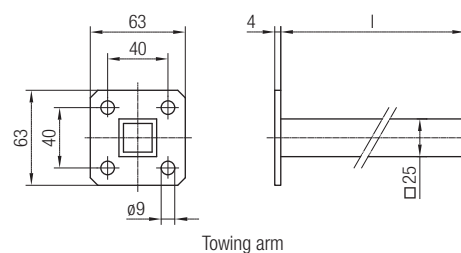

Cable Clips for Trolleys with Hook or Ball Joint

Order No.	Cable Diameter [mm]
020131-16	10 - 16
020131-25	17 - 25
020131-36	26 - 36

Note
The cable clips can be combined in multiple variations.

Cable Support and Towing Arm

Order No. 021126

Note
Only for one cable.
Mounting of additional clips not possible.

Towing Arm
Order No. 021136
Material: galvanized steel

Towing Trolley with Rope Guidance

Towing trolley

Towing arm

Order No.: 021124

Note
Suitable cable clip 020131

Towing Arm Order No.	l [mm]
020195-400	400
020195-630	630