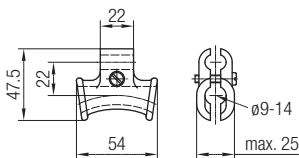

Note
Corresponding cable clip
020131 see page 9

Trolley with Eye
Order No. 021116
Load capacity: 6 kg

Cable Collars for Trolleys with Hook

Order No.	Cable Diameter [mm]
020111-10	10
020111-12,5	12.5
020111-14	14
020111-16	16
020111-18	18
020111-20	20

Round Cable Trolleys and Hoses Program 0210

Plastic Cable Trolley with Ball Joint with Load Capacity up to 6 kg

Order No. 021117
Load capacity: 6 kg

End Clamp

Order No. 021164

Note
Suitable cable clip 020131

Cable Clips for Trolleys with Hook or Ball Joint

Order No.	Cable Diameter [mm]
020131-16	10 - 16
020131-25	17 - 25
020131-36	26 - 36

Note
The cable clips can be combined in multiple variations.

Cable Support and Towing Arm

Note
Suitable cable clip 020131

Towing Arm Order No.	l [mm]
020195-400	400
020195-630	630