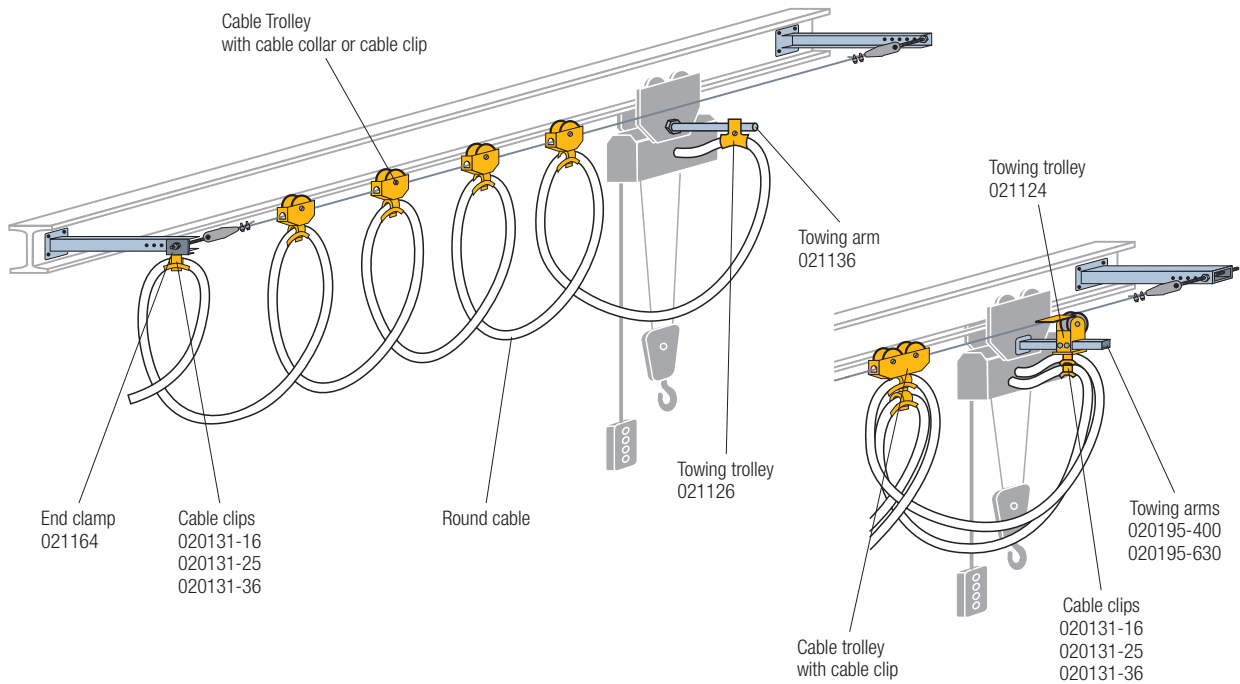

Cable Trolleys for Round Cables and Hoses Program 0210

Festoon Systems for Round Cables on Rope with Diameter 6 mm

Plastic Cable Trolley with Hook or Eye with Load Capacity up to 3 kg

Trolley with Hook
Order No. 021111
Load capacity: 3 kg

Note
Corresponding cable clip
020131 see page 9

Trolley with Eye
Order No. 021115
Load capacity: 3 kg

Plastic Cable Trolley with Hook or Eye with Load Capacity up to 6 kg

Trolley with Hook
Order No. 021112
Load capacity: 6 kg

Note
Corresponding cable clip
020131 see page 9

Trolley with Eye
Order No. 021116
Load capacity: 6 kg

Cable Collars for Trolleys with Hook

Order No.	Cable Diameter [mm]
020111-10	10
020111-12,5	12.5
020111-14	14
020111-16	16
020111-18	18
020111-20	20

Round Cable Trolleys and Hoses Program 0210

Plastic Cable Trolley with Ball Joint with Load Capacity up to 6 kg

Order No. 021117
Load capacity: 6 kg

End Clamp

Order No. 021164

Note
Suitable cable clip 020131