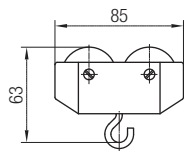

Cable Trolleys for Round Cables and Hoses Program 0210

Festoon Systems for Round Cables on Rope with Diameter 6 mm

Plastic Cable Trolley with Hook or Eye with Load Capacity up to 3 kg

Trolley with Hook
Order No. 021111
Load capacity: 3 kg

Note
Corresponding cable clip
020131 see page 9

Trolley with Eye
Order No. 021115
Load capacity: 3 kg

Plastic Cable Trolley with Hook or Eye with Load Capacity up to 6 kg

Trolley with Hook
Order No. 021112
Load capacity: 6 kg

Note
Corresponding cable clip
020131 see page 9

Trolley with Eye
Order No. 021116
Load capacity: 6 kg

Cable Collars for Trolleys with Hook

Order No.	Cable Diameter [mm]
020111-10	10
020111-12,5	12.5
020111-14	14
020111-16	16
020111-18	18
020111-20	20

Note
Suitable cable clip 020131

Towing Arm Order No.	l [mm]
020195-400	400
020195-630	630