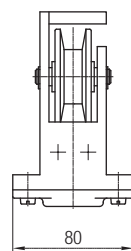

Note
Corresponding cable clip
020131 see page 9

Trolley with Eye
Order No. 021116
Load capacity: 6 kg

Cable Collars for Trolleys with Hook

Order No.	Cable Diameter [mm]
020111-10	10
020111-12,5	12.5
020111-14	14
020111-16	16
020111-18	18
020111-20	20

Cable Clips for Trolleys with Hook or Ball Joint

Order No.	Cable Diameter [mm]
020131-16	10 - 16
020131-25	17 - 25
020131-36	26 - 36

Note
The cable clips can be combined in multiple variations.

Cable Support and Towing Arm

Order No. 021126

Note
Only for one cable.
Mounting of additional clips not possible.

Towing Arm
Order No. 021136
Material: galvanized steel

Towing Trolley with Rope Guidance

Towing trolley

Towing arm

Order No.: 021124

Note
Suitable cable clip 020131

Towing Arm Order No.	l [mm]
020195-400	400
020195-630	630