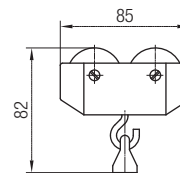

Cable Trolleys for Round Cables and Hoses Program 0210

Festoon Systems for Round Cables on Rope with Diameter 6 mm

Plastic Cable Trolley with Hook or Eye with Load Capacity up to 3 kg

Trolley with Hook
Order No. 021111
Load capacity: 3 kg

Note
Corresponding cable clip
020131 see page 9

Trolley with Eye
Order No. 021115
Load capacity: 3 kg

Plastic Cable Trolley with Hook or Eye with Load Capacity up to 6 kg

Trolley with Hook
Order No. 021112
Load capacity: 6 kg

Note
Corresponding cable clip
020131 see page 9

Trolley with Eye
Order No. 021116
Load capacity: 6 kg

Cable Collars for Trolleys with Hook

Order No.	Cable Diameter [mm]
020111-10	10
020111-12,5	12.5
020111-14	14
020111-16	16
020111-18	18
020111-20	20

Round Cable Trolleys and Hoses Program 0210

Plastic Cable Trolley with Ball Joint with Load Capacity up to 6 kg

Order No. 021117
Load capacity: 6 kg

End Clamp

Order No. 021164

Note
Suitable cable clip 020131