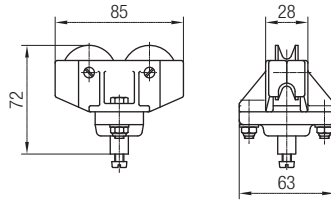

Note
Corresponding cable clip
020131 see page 9

Trolley with Eye
Order No. 021115
Load capacity: 3 kg

Plastic Cable Trolley with Hook or Eye with Load Capacity up to 6 kg

Trolley with Hook
Order No. 021112
Load capacity: 6 kg

Note
Corresponding cable clip
020131 see page 9

Trolley with Eye
Order No. 021116
Load capacity: 6 kg

Cable Collars for Trolleys with Hook

Order No.	Cable Diameter [mm]
020111-10	10
020111-12,5	12.5
020111-14	14
020111-16	16
020111-18	18
020111-20	20

Round Cable Trolleys and Hoses Program 0210

Plastic Cable Trolley with Ball Joint with Load Capacity up to 6 kg

Order No. 021117
Load capacity: 6 kg

End Clamp

Order No. 021164

Note
Suitable cable clip 020131

Cable Clips for Trolleys with Hook or Ball Joint

Order No.	Cable Diameter [mm]
020131-16	10 - 16
020131-25	17 - 25
020131-36	26 - 36

Note
The cable clips can be combined in multiple variations.

Cable Support and Towing Arm