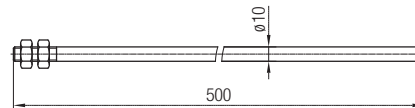

Towing Arm
Order No. 021136
Material: galvanized steel