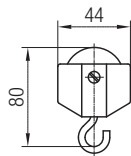

Cable Trolleys for Round Cables and Hoses Program 0210

Festoon Systems for Round Cables on Rope with Diameter 6 mm

Plastic Cable Trolley with Hook or Eye with Load Capacity up to 3 kg

Trolley with Hook
Order No. 021111
Load capacity: 3 kg

Note
Corresponding cable clip
020131 see page 9

Trolley with Eye
Order No. 021115
Load capacity: 3 kg

Plastic Cable Trolley with Hook or Eye with Load Capacity up to 6 kg

Trolley with Hook
Order No. 021112
Load capacity: 6 kg

Note
Corresponding cable clip
020131 see page 9

Trolley with Eye
Order No. 021116
Load capacity: 6 kg

Cable Collars for Trolleys with Hook

Order No.	Cable Diameter [mm]
020111-10	10
020111-12,5	12.5
020111-14	14
020111-16	16
020111-18	18
020111-20	20

Note
Suitable cable clip 020131

Towing Arm Order No.	l [mm]
020195-400	400
020195-630	630