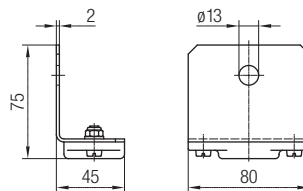

Note
Corresponding cable clip
020131 see page 9

Trolley with Eye
Order No. 021115
Load capacity: 3 kg

Plastic Cable Trolley with Hook or Eye with Load Capacity up to 6 kg

Trolley with Hook
Order No. 021112
Load capacity: 6 kg

Note
Corresponding cable clip
020131 see page 9

Trolley with Eye
Order No. 021116
Load capacity: 6 kg

Cable Collars for Trolleys with Hook

Order No.	Cable Diameter [mm]
020111-10	10
020111-12,5	12.5
020111-14	14
020111-16	16
020111-18	18
020111-20	20

Round Cable Trolleys and Hoses Program 0210

Plastic Cable Trolley with Ball Joint with Load Capacity up to 6 kg

Order No. 021117
Load capacity: 6 kg

End Clamp

Order No. 021164

Note
Suitable cable clip 020131

Cable Clips for Trolleys with Hook or Ball Joint

Order No.	Cable Diameter [mm]
020131-16	10 - 16
020131-25	17 - 25
020131-36	26 - 36

Note
The cable clips can be combined in multiple variations.

Cable Support and Towing Arm