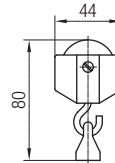

Cable Trolleys for Round Cables and Hoses Program 0210

Festoon Systems for Round Cables on Rope with Diameter 6 mm

Plastic Cable Trolley with Hook or Eye with Load Capacity up to 3 kg

Trolley with Hook
Order No. 021111
Load capacity: 3 kg

Note
Corresponding cable clip
020131 see page 9

Trolley with Eye
Order No. 021115
Load capacity: 3 kg

Plastic Cable Trolley with Hook or Eye with Load Capacity up to 6 kg

Trolley with Hook
Order No. 021112
Load capacity: 6 kg

Note
Corresponding cable clip
020131 see page 9

Trolley with Eye
Order No. 021116
Load capacity: 6 kg

Cable Collars for Trolleys with Hook

Order No.	Cable Diameter [mm]
020111-10	10
020111-12,5	12.5
020111-14	14
020111-16	16
020111-18	18
020111-20	20

Round Cable Trolleys and Hoses Program 0210

Plastic Cable Trolley with Ball Joint with Load Capacity up to 6 kg

Order No. 021117
Load capacity: 6 kg

End Clamp

Order No. 021164

Note
Suitable cable clip 020131