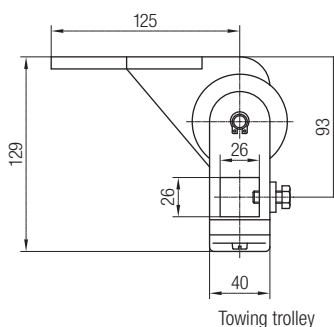

Towing Trolley with Rope Guidance

Towing trolley