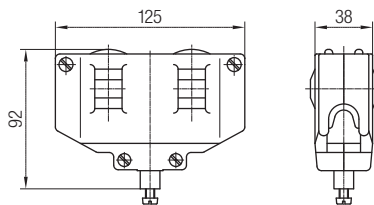

Cable Trolleys for Round Cables and Hoses Program 0215

Festoon Systems for Round Cables on Ropes with Diameter 8-12 mm

Plastic Cable Trolley with Load Capacity up to 10 kg

Order No. 021621

- Type of roller:
 - roller: plastic
 - axle: stainless steel
- Load capacity: 10 kg

Suitable cable clips 020131
see page 9

Plastic Cable Trolley with Load Capacity up to 20 k

Order No. 021622

- Type of roller:
 - roller: plastic
 - axle: stainless steel
- Load capacity: 20 kg

Suitable cable clips 020131
see page 9

Round Cable Trolleys and Hoses Program 0215

End Clamp

End Clamp
Order No. 020214-080

Notes

- Mounting under plate 020190 and towing arm 021531
- Suitable cable clip 020131

Mounting Plate Order No.	ø d [mm]	Suitable Straining Screw
020190-12	13	020187-12
020190-16	17	020187-16
020190-20	21	020187-20