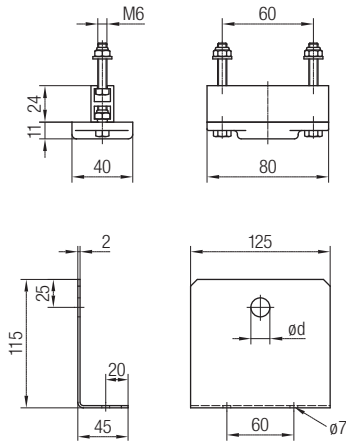

Cable Trolleys for Round Cables and Hoses Program 0215

Festoon Systems for Round Cables on Ropes with Diameter 8-12 mm

Plastic Cable Trolley with Load Capacity up to 10 kg

Order No. 021621

- Type of roller:
 - roller: plastic
 - axle: stainless steel
- Load capacity: 10 kg

Suitable cable clips 020131
see page 9

Plastic Cable Trolley with Load Capacity up to 20 k

Order No. 021622

- Type of roller:
 - roller: plastic
 - axle: stainless steel
- Load capacity: 20 kg

Suitable cable clips 020131
see page 9

Round Cable Trolleys and Hoses Program 0215

End Clamp

End Clamp
Order No. 020214-080

Notes

- Mounting under plate 020190 and towing arm 021531
- Suitable cable clip 020131

Mounting Plate Order No.	ø d [mm]	Suitable Straining Screw
020190-12	13	020187-12
020190-16	17	020187-16
020190-20	21	020187-20

Towing Trolley with Rope Guidance

Towing Trolley Order No. 021611
Towing Arm Order No. 021531

For more details see page 7

Supplements to the Program on Inquiry

Trolley running on two ropes
Double load capacity