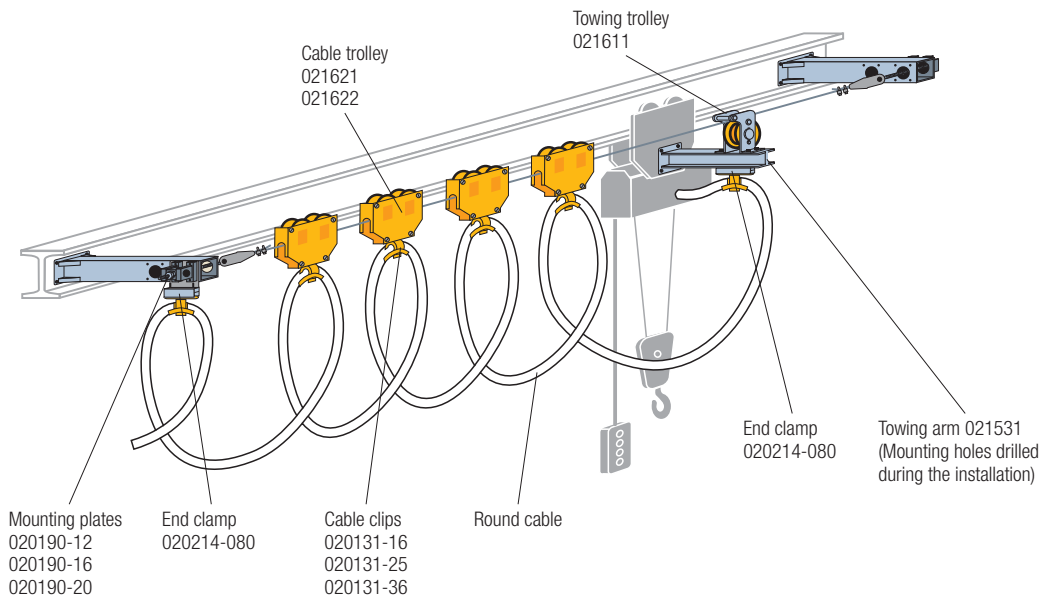

Cable Trolleys for Round Cables and Hoses Program 0215

Festoon Systems for Round Cables on Ropes with Diameter 8-12 mm

Plastic Cable Trolley with Load Capacity up to 10 kg

Order No. 021621

- Type of roller:
 - roller: plastic
 - axle: stainless steel
- Load capacity: 10 kg

Suitable cable clips 020131
see page 9

Plastic Cable Trolley with Load Capacity up to 20 k

Order No. 021622

- Type of roller:
 - roller: plastic
 - axle: stainless steel
- Load capacity: 20 kg

Suitable cable clips 020131
see page 9

Round Cable Trolleys and Hoses Program 0215

End Clamp

End Clamp
Order No. 020214-080

Notes

- Mounting under plate 020190 and towing arm 021531
- Suitable cable clip 020131

Mounting Plate Order No.	ø d [mm]	Suitable Straining Screw
020190-12	13	020187-12
020190-16	17	020187-16
020190-20	21	020187-20

Ideal Control Unit Trolley
for Flat and Round Cables