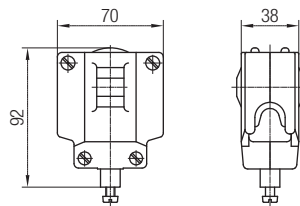

Cable Trolleys for Round Cables and Hoses Program 0215

Festoon Systems for Round Cables on Ropes with Diameter 8-12 mm

Plastic Cable Trolley with Load Capacity up to 10 kg

Order No. 021621

- Type of roller:
 - roller: plastic
 - axle: stainless steel
- Load capacity: 10 kg

Suitable cable clips 020131
see page 9

Plastic Cable Trolley with Load Capacity up to 20 k

Order No. 021622

- Type of roller:
 - roller: plastic
 - axle: stainless steel
- Load capacity: 20 kg

Suitable cable clips 020131
see page 9

Round Cable Trolleys and Hoses Program 0215

End Clamp

End Clamp
Order No. 020214-080

Notes

- Mounting under plate 020190 and towing arm 021531
- Suitable cable clip 020131

Mounting Plate Order No.	ø d [mm]	Suitable Straining Screw
020190-12	13	020187-12
020190-16	17	020187-16
020190-20	21	020187-20

Towing Trolley with Rope Guidance

Towing Trolley Order No. 021611
Towing Arm Order No. 021531

For more details see page 7

Supplements to the Program on Inquiry

Trolley running on two ropes
Double load capacity