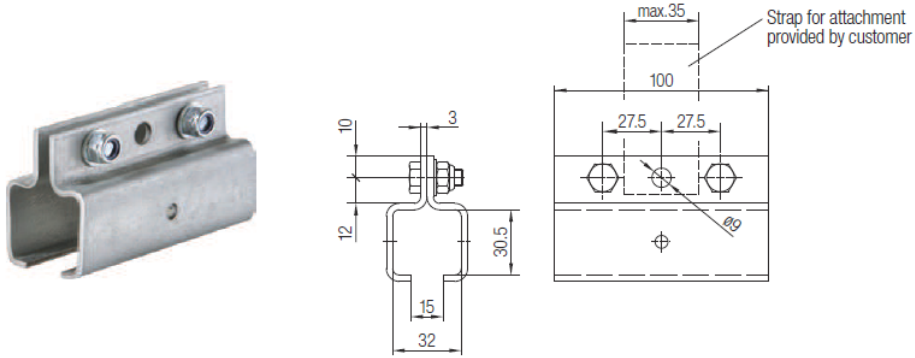

## Track Couplers, Two-Piece

Order No.	Material	Perm. Load [kg]	Weight [kg]
023211	galvanized steel	100	0.48
023411	stainless steel V4A	100	0.48