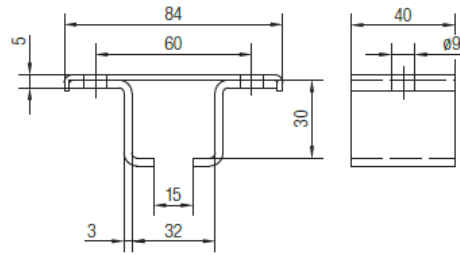

Track Support Brackets, Three-Piece, for Ceiling Attachment

Order No.	Type	Material	Perm. Load [kg]	Weight [kg]
023220	without locking screw	galvanized steel	63	0.16
023220-1	with locking screw			0.17
023420	without locking screw	stainless steel V4A	63	0.16
023420-1	with locking screw			0.17