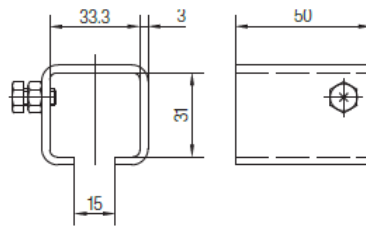

Track Support Bracket, bare to weld on

- Order No. 023224**
- Material: bare steel
 - Weight: 0.13 kg