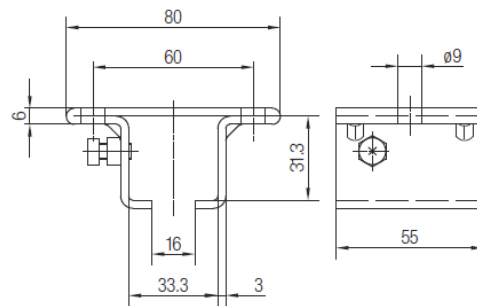

## Track Support Bracket, One-Piece, for Ceiling Attachment

---

### Order No. 023225

- Material: galvanized steel
- Perm. load: 160 kg
- Weight: 0.25 kg