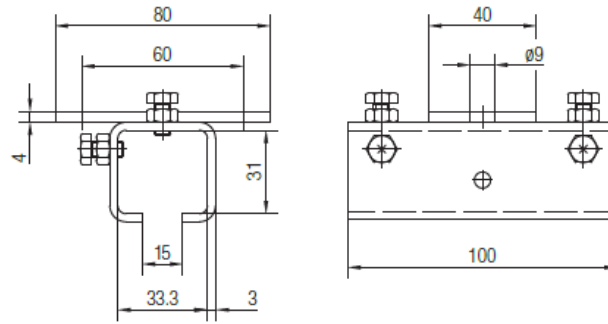

Track Support Bracket and Coupler, One-Piece, for Ceiling Attachment

- Order No. 023228**
- Material: galvanized steel
 - Perm. load: 160 kg
 - Weight: 0.36 kg