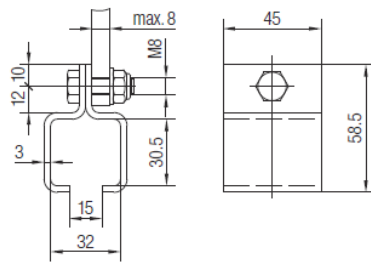

## Track Support Brackets, Two-Piece

Order No.	Material	Perm. Load [kg]	Weight [kg]
023247	galvanized steel	100	0.200
023447	stainless steel V4A	100	0.200