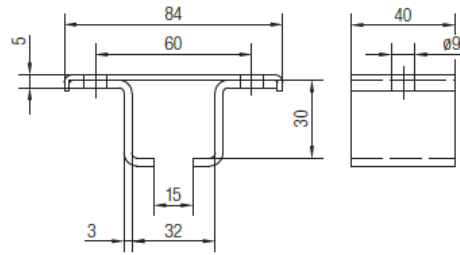

## Track Support Brackets, Three-Piece, for Ceiling Attachment

Order No.	Type	Material	Perm. Load [kg]	Weight [kg]
023220	without locking screw	galvanized steel	63	0.16
023220-1	with locking screw			0.17
023420	without locking screw	stainless steel V4A	63	0.16
023420-1	with locking screw			0.17